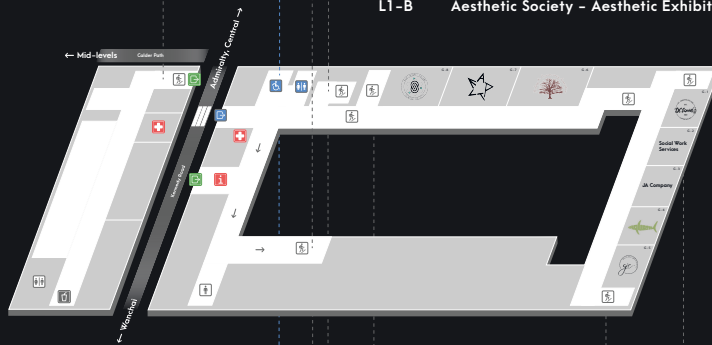

L2

- **K7** Innovation Hub
- **K26** Red Cross
- **L2-1** Volleyball Society
- **L2-3** Runes X Aesthetic Society - Art Exhibition
- **L2-4** Basketball Club
- **L2-5** Chinese Cultural Society

L1

- **K26** Badminton Club
- **L1-1** Board Game Club
- **L1-2** Drama Club
- **L1-3** Photography & Campus TV Club
- **L1-A** Aesthetic Society - Aesthetic Exhibition
- **L1-B** Aesthetic Society - Aesthetic Exhibition

G

- **K7** E-Sports Club
- **G-1** Social Work Services
- **G-2** JA Company
- **G-3** Aquatic Club
- **G-4** Philosophy Society
- **G-5** Science Society
- **G-6** Value Education and Academic Promotion Team
- **G-7** Biology & Conservancy Association
- **G-8**

LG1

- **LG1-1** Social Service Group
- **LG1-4** Chess Club
- **LG1-5** Integrated Humanities Society
- **New Hall** Runes - Timeline Exhibition
- **Old Hall** Runes - Official Souvenir Store

LG2

LG2-1 Christian Union	LG2-16 Geography Society
LG2-2 Aesthetic Society	LG2-17 History Society
LG2-3 2E	LG2-19 Athletic Club
LG2-4 2D	LG2-20 English Society
LG2-5 2C	LG2-21 Non-Chinese Speaking Students & Tourism & Hospitality Studies Society
LG2-6 2B	LG2-22 Multicultural Club
LG2-7 2A	LG2-23 Computer Society
LG2-8 Editorial Board	LG2-24 Mathematics Society
LG2-9 Music Society	LG2-25 Putonghua Club
LG2-10 1E	LG2-A Parent-Teacher Association
LG2-11 1D	LG2-B Old Boys' Association
LG2-12 1C	
LG2-13 1B	
LG2-14 1A	
LG2-15 Football Club	

LEGEND

- Concierge
- First-Aid Station
- Toilet (Accessible)
- Stairs
- Lift (For accessible use only)
- Dining Area
- Game Ticket & Gift Redemption Counter
- Photo-Taking Area
- Vending Machine
- Exit (For accessible use only)

LG3

- **LG3-3** Table Tennis Club
- **LG3-5** First Hong Kong Group Air Scout Troop & Venture Scout Unit
- **LG3-6** First Hong Kong Group Land Scout Troop
- **LG3-7** Handball Club